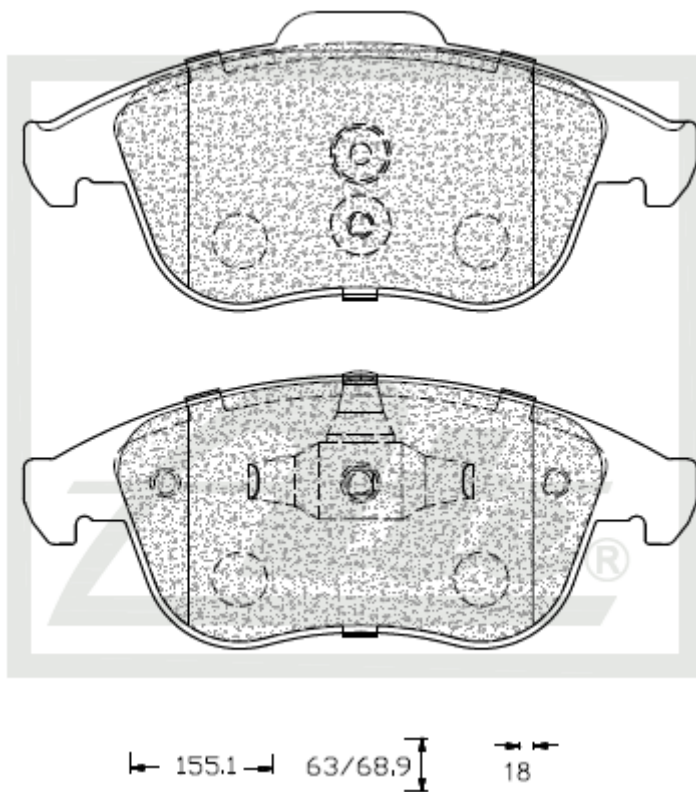

NEW PART NUMBER

Drawing

Details of New Part

Brake Pad – Front

Product Dimensions

Length – 155.1mm

Height – 63.0 / 68.9mm

Thickness – 18mm

Package Dimensions

Weight – 1997g

L – 180mm

W – 135.0mm

H – 80.0mm